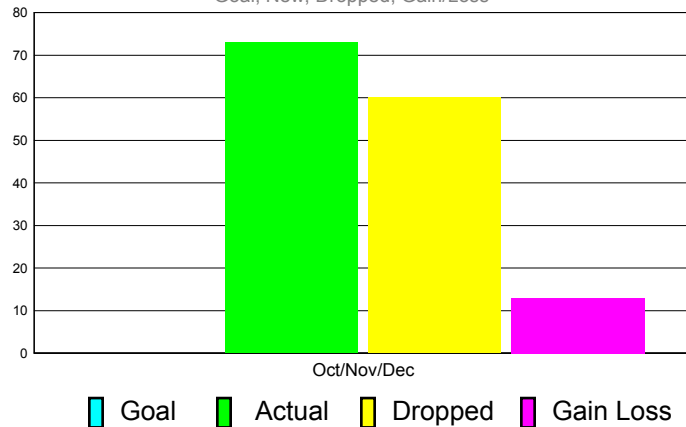

Membership Results 2011-2012

Goal, New, Dropped, Gain/Loss