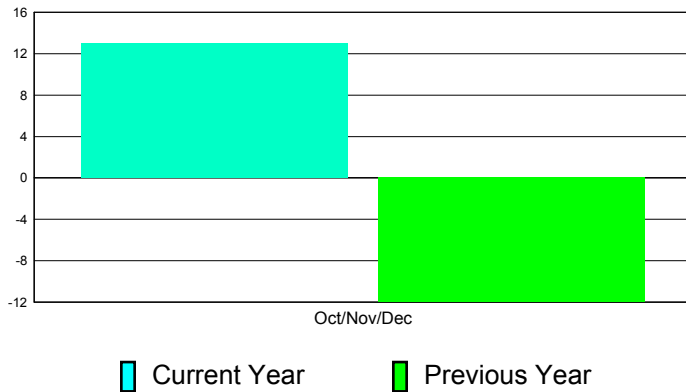

Comparison of Membership Gain/Loss

Current Year Compared to the Previous Year